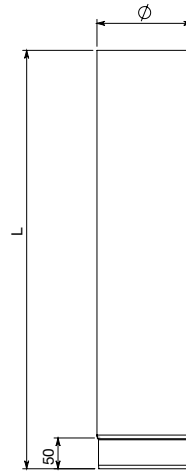

T100

Elemento lineare

Linear element - Élément droit - Elemento lineal

Finiture disponibili - Available finishes - Finitions disponibles - Acabados disponibles

F. 14 NERO BLACK NOIR - NEGRO	Ø	L	📦
LD120T100	120	1000	1
LD130T100	130	1000	1
LD150T100	150	1000	1
LD180T100	180	1000	1
LD200T100	200	1000	1