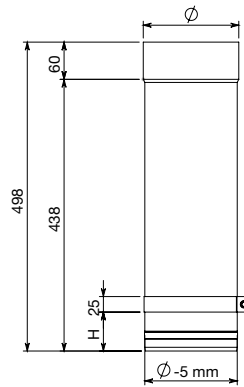

TEL5

Elemento telescopico

Telescopic element - Élément télescopique

Elemento telescópico

Finiture disponibili - Available finishes - Finitions disponibles - Acabados disponibles

F. 14 NERO BLACK NOIR - NEGRO	Ø	📦
LD120TEL5	120	1
LD130TEL5	130	1
LD150TEL5	150	1
LD180TEL5	180	1
LD200TEL5	200	1