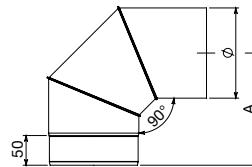

C090

Curva a 90°

90° Bend - Coude 90° - Codo de 90°

Finiture disponibili - Available finishes - Finitions disponibles - Acabados disponibles

F. 14 NERO BLACK NOIR - NEGRO	Ø	A	📦
LD120C090	120	196	1
LD130C090	130	201	1
LD150C090	150	211	1
LD180C090	180	226	1
LD200C090	200	236	1